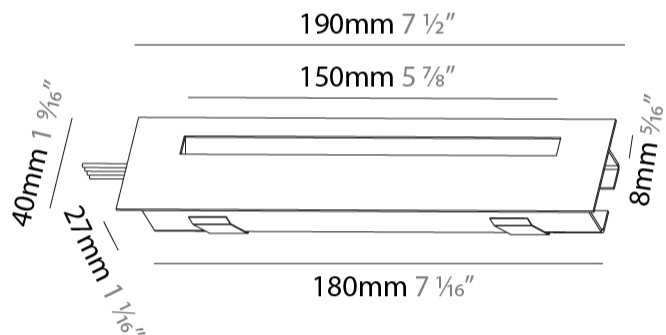

GENERAL

Series: Delight
Subseries: Delight String Step
Partner: Prolicht
Division: Architectural
Installation: Recessed
Product Type: Step Light
Mounting Location: Wall
Light Distribution: Asymmetric

PHYSICAL

Shape: Rectangle
Length (mm): 190
Length (in): 7 1/2
Height (mm): 40
Depth (mm): 27
Height (in): 1 9/16
Depth (in): 1 1/16
Ceiling Thickness (mm): 10 / 12 / 15
Ceiling Thickness (in): 3/8 or 1/2 or 9/16
Min. Recessing Depth (mm): 30
Min. Recessing Depth (in): 1 3/16
Weight (kg): 0.208
Weight (lbs): 0.4576
Fixture Finish: SSR / BKV / CWI / CRY / HAB / UFT / ITA / RUA / FTG / MYG / LOD / PUS / FRO / FUP / KIA / POP / BLS / SPG / MEY / GOH / CHC / COM / ABZ / JAG / OBR / MOS / ROR
Fixture Material: Aluminum
Cut-out Measurements: 140mm / 5 1/2" x 34mm / 1 5/16"

ELECTRICAL

Lamp Type: LED (Zhaga Standard)
Input Wattage (W): 2.2
Total Output Wattage (W): 2
Dimming: 0-10V Dimming / Phase Dimming (120Vac Only)
Driver Included: No
Driver Location: Remote
Driver Type: Constant Voltage - 120 / 277Vac
Driver Class: Class 2
Input Voltage (V): 120 - 277
Output Voltage (V): 24

LED

Number of LEDs: 1
Color Temperature (°K): 3000 / 3500 / 5000
Max. Delivered Lumen (lm): 60
CRI: >80 CRI
Lamp Life (hrs): 50000

OPTICAL

RATINGS AND CERTIFICATIONS

Certified By: Certified for North American Standards
IP rating: IP20