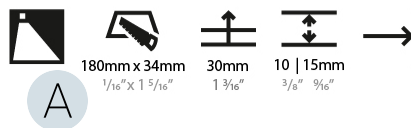

GENERAL

Series: Delight
Subseries: Delight String Step
Partner: Prolicht
Division: Architectural
Installation: Recessed
Product Type: Step Light
Mounting Location: Wall
Light Distribution: Asymmetric

PHYSICAL

Shape: Rectangle
Length (mm): 190
Length (in): 7 1/2
Height (mm): 40
Depth (mm): 27
Height (in): 1 9/16
Depth (in): 1 1/16
Ceiling Thickness (mm): 10 / 12 / 15
Ceiling Thickness (in): 3/8 or 1/2 or 9/16
Min. Recessing Depth (mm): 30
Min. Recessing Depth (in): 1 3/16
Weight (kg): 0.208
Weight (lbs): 0.4576
Fixture Finish: SSR / BKV / CWI / CRY / HAB / UFT / ITA / RUA / FTG / MYG / LOD / PUS / FRO / FUP / KIA / POP / BLS / SPG / MEY / GOH / CHC / COM / ABZ / JAG / OBR / MOS / ROR
Fixture Material: Aluminum
Cut-out Measurements: 140mm / 5 1/2" x 34mm / 1 5/16"

ELECTRICAL

Lamp Type: LED (Zhaga Standard)
Input Wattage (W): 2.2
Total Output Wattage (W): 2
Dimming: 0-10V Dimming / Phase Dimming (120Vac Only)
Driver Included: No
Driver Location: Remote
Driver Type: Constant Voltage - 120 / 277Vac
Driver Class: Class 2
Input Voltage (V): 120 - 277
Output Voltage (V): 24

LED

Number of LEDs: 1
Color Temperature (°K): 3000 / 3500 / 5000
Max. Delivered Lumen (lm): 60
CRI: >80 CRI
Lamp Life (hrs): 50000

OPTICAL

RATINGS AND CERTIFICATIONS

Certified By: Certified for North American Standards
IP rating: IP20